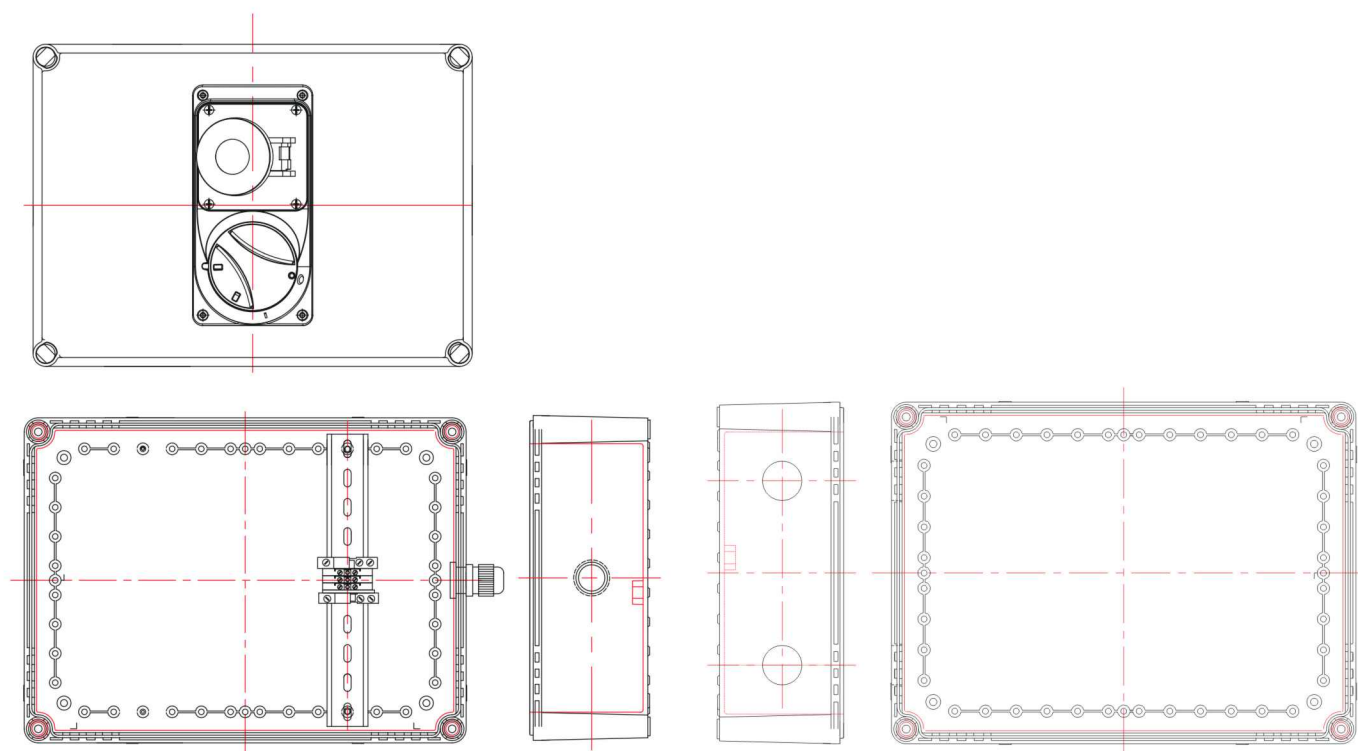

CUSTOMISED SOLUTIONS DIAGRAMS

Junction Box (Article No. 01 17 00023)

Power Distribution Unit (Article No. 01 17 00078)

Junction Box (Article No. 01 17 00024)

Power Distribution Unit (Article No. 01 17 00127)

**CUSTOMISED SOLUTIONS DIAGRAMS**

**Power Distribution Unit (Article No. 01 17 00042)**

**Power Distribution Unit (Article No. 01 17 00371)**

**Power Distribution Unit (Article No. 01 17 00373)**

**Tailor drilled cable gland holes (Article No. 01 17 00228)**

**CUSTOMISED SOLUTIONS DIAGRAMS**

**Tailor drilled push button holes (Article No. 01 17 00227)**

**Tailor drilled push button holes (Article No. 01 17 00226)**

**Tailor drilled cable gland holes (Article No. 01 17 00289)**