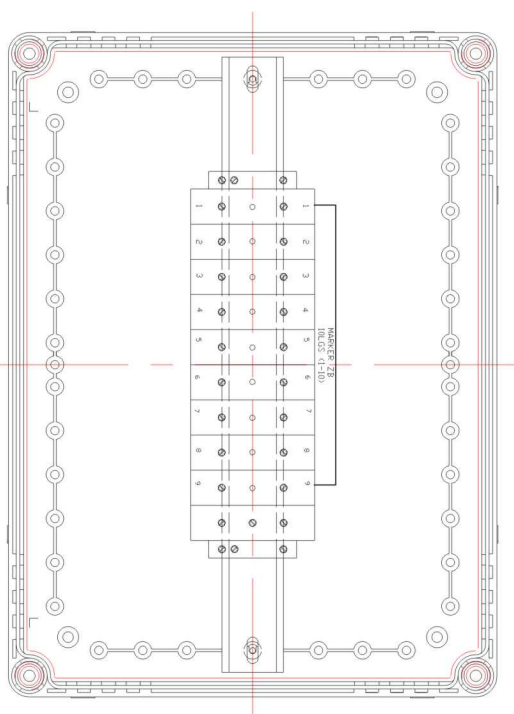

CUSTOMISED SOLUTIONS DIAGRAMS

Junction Box (Article No. 01 17 00023)

Power Distribution Unit (Article No. 01 17 00078)

Junction Box (Article No. 01 17 00024)

Power Distribution Unit (Article No. 01 17 00127)

**CUSTOMISED SOLUTIONS DIAGRAMS**

**Power Distribution Unit (Article No. 01 17 00042)**

**Power Distribution Unit (Article No. 01 17 00371)**

**Power Distribution Unit (Article No. 01 17 00373)**

**Tailor drilled cable gland holes (Article No. 01 17 00228)**

**CUSTOMISED SOLUTIONS DIAGRAMS**

**Tailor drilled push button holes (Article No. 01 17 00227)**

**Tailor drilled push button holes (Article No. 01 17 00226)**

**Tailor drilled cable gland holes (Article No. 01 17 00289)**