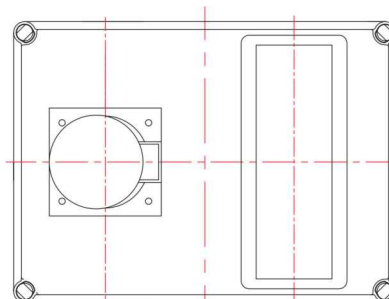

CUSTOMISED SOLUTIONS DIAGRAMS

Junction Box (Article No. 01 17 00023)

Power Distribution Unit (Article No. 01 17 00078)

Junction Box (Article No. 01 17 00024)

Power Distribution Unit (Article No. 01 17 00127)

**CUSTOMISED SOLUTIONS DIAGRAMS**

**Power Distribution Unit (Article No. 01 17 00042)**

**Power Distribution Unit (Article No. 01 17 00371)**

**Power Distribution Unit (Article No. 01 17 00373)**

**Tailor drilled cable gland holes (Article No. 01 17 00228)**

**CUSTOMISED SOLUTIONS DIAGRAMS**

**Tailor drilled push button holes (Article No. 01 17 00227)**

**Tailor drilled push button holes (Article No. 01 17 00226)**

**Tailor drilled cable gland holes (Article No. 01 17 00289)**