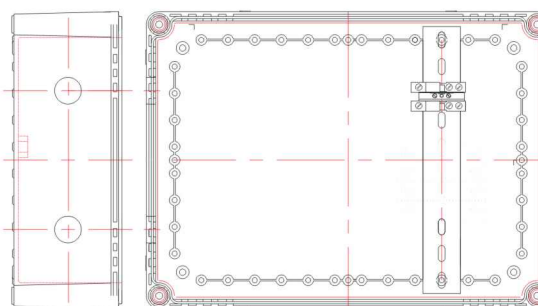

CUSTOMISED SOLUTIONS DIAGRAMS

Junction Box (Article No. 01 17 00023)

Power Distribution Unit (Article No. 01 17 00078)

Junction Box (Article No. 01 17 00024)

Power Distribution Unit (Article No. 01 17 00127)

**CUSTOMISED SOLUTIONS DIAGRAMS**

**Power Distribution Unit (Article No. 01 17 00042)**

**Power Distribution Unit (Article No. 01 17 00371)**

**Power Distribution Unit (Article No. 01 17 00373)**

**Tailor drilled cable gland holes (Article No. 01 17 00228)**

**CUSTOMISED SOLUTIONS DIAGRAMS**

**Tailor drilled push button holes (Article No. 01 17 00227)**

**Tailor drilled push button holes (Article No. 01 17 00226)**

**Tailor drilled cable gland holes (Article No. 01 17 00289)**