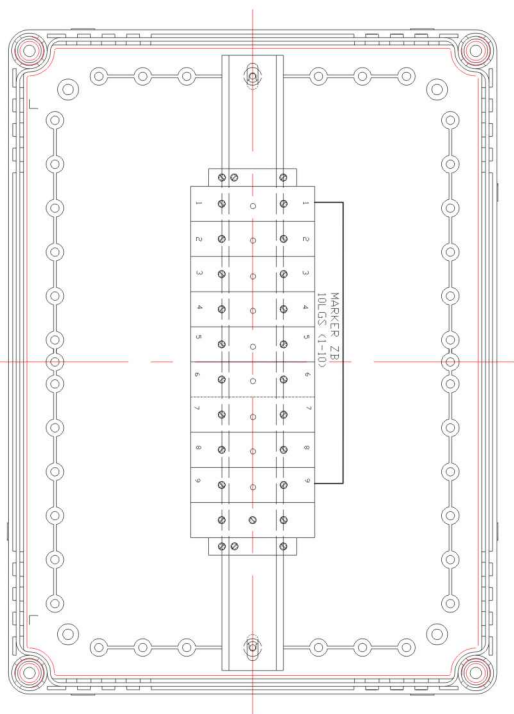

CUSTOMISED SOLUTIONS DIAGRAMS

Junction Box (Article No. 01 17 00023)

Power Distribution Unit (Article No. 01 17 00078)

Junction Box (Article No. 01 17 00024)

Power Distribution Unit (Article No. 01 17 00127)

**CUSTOMISED SOLUTIONS DIAGRAMS**

**Power Distribution Unit (Article No. 01 17 00042)**

**Power Distribution Unit (Article No. 01 17 00371)**

**Power Distribution Unit (Article No. 01 17 00373)**

**Tailor drilled cable gland holes (Article No. 01 17 00228)**

**CUSTOMISED SOLUTIONS DIAGRAMS**

**Tailor drilled push button holes (Article No. 01 17 00227)**

**Tailor drilled push button holes (Article No. 01 17 00226)**

**Tailor drilled cable gland holes (Article No. 01 17 00289)**