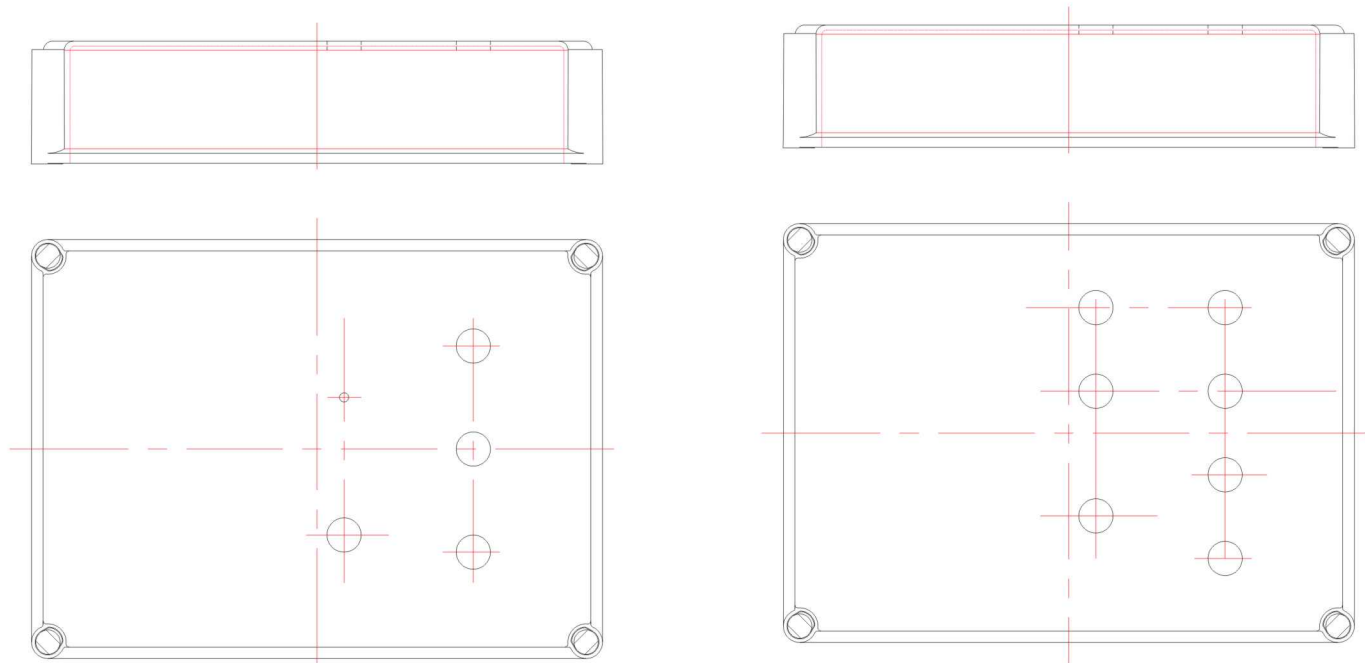

**CUSTOMISED SOLUTIONS DIAGRAMS**

**Power Distribution Unit (Article No. 01 17 00042)**

**Power Distribution Unit (Article No. 01 17 00371)**

**Power Distribution Unit (Article No. 01 17 00373)**

**Tailor drilled cable gland holes (Article No. 01 17 00228)**

**CUSTOMISED SOLUTIONS DIAGRAMS**

**Tailor drilled push button holes (Article No. 01 17 00227)**

**Tailor drilled push button holes (Article No. 01 17 00226)**

**Tailor drilled cable gland holes (Article No. 01 17 00289)**