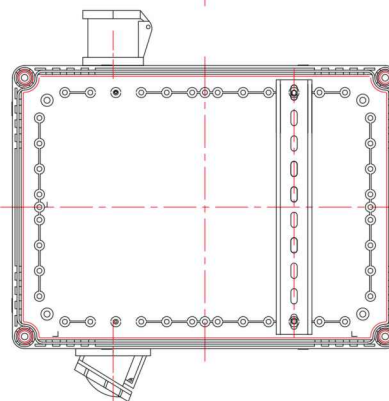

CUSTOMISED SOLUTIONS DIAGRAMS

Junction Box (Article No. 01 17 00023)

Power Distribution Unit (Article No. 01 17 00078)

Junction Box (Article No. 01 17 00024)

Power Distribution Unit (Article No. 01 17 00127)

**CUSTOMISED SOLUTIONS DIAGRAMS**

**Power Distribution Unit (Article No. 01 17 00042)**

**Power Distribution Unit (Article No. 01 17 00371)**

**Power Distribution Unit (Article No. 01 17 00373)**

**Tailor drilled cable gland holes (Article No. 01 17 00228)**

**CUSTOMISED SOLUTIONS DIAGRAMS**

**Tailor drilled push button holes (Article No. 01 17 00227)**

**Tailor drilled push button holes (Article No. 01 17 00226)**

**Tailor drilled cable gland holes (Article No. 01 17 00289)**