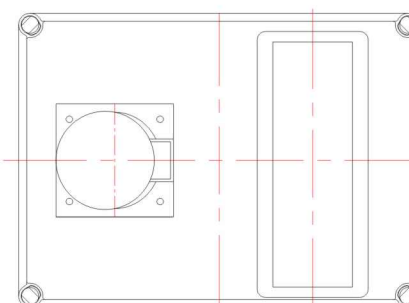

CUSTOMISED SOLUTIONS DIAGRAMS

Junction Box (Article No. 01 17 00023)

Power Distribution Unit (Article No. 01 17 00078)

Junction Box (Article No. 01 17 00024)

Power Distribution Unit (Article No. 01 17 00127)

**CUSTOMISED SOLUTIONS DIAGRAMS**

**Power Distribution Unit (Article No. 01 17 00042)**

**Power Distribution Unit (Article No. 01 17 00371)**

**Power Distribution Unit (Article No. 01 17 00373)**

**Tailor drilled cable gland holes (Article No. 01 17 00228)**

**CUSTOMISED SOLUTIONS DIAGRAMS**

**Tailor drilled push button holes (Article No. 01 17 00227)**

**Tailor drilled push button holes (Article No. 01 17 00226)**

**Tailor drilled cable gland holes (Article No. 01 17 00289)**