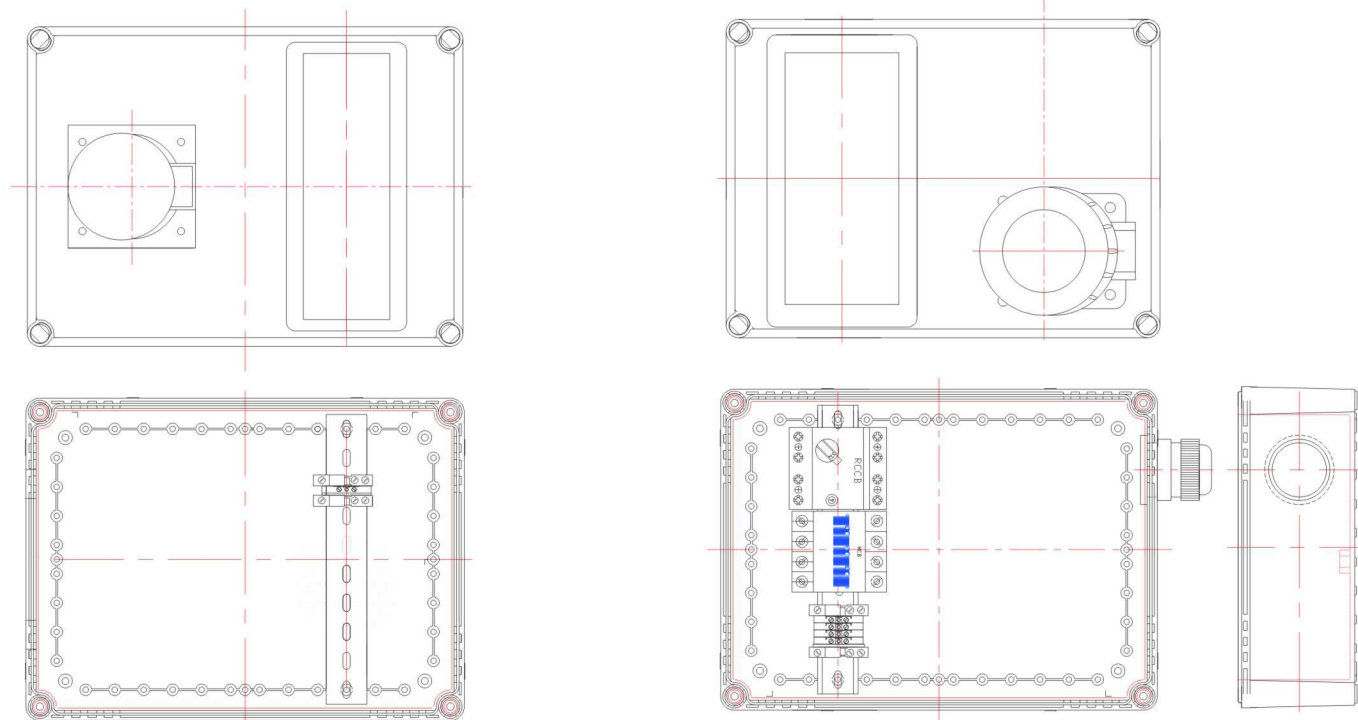

CUSTOMISED SOLUTIONS DIAGRAMS

Junction Box (Article No. 01 17 00023)

Power Distribution Unit (Article No. 01 17 00078)

Junction Box (Article No. 01 17 00024)

Power Distribution Unit (Article No. 01 17 00127)

**CUSTOMISED SOLUTIONS DIAGRAMS**

**Power Distribution Unit (Article No. 01 17 00042)**

**Power Distribution Unit (Article No. 01 17 00371)**

**Power Distribution Unit (Article No. 01 17 00373)**

**Tailor drilled cable gland holes (Article No. 01 17 00228)**

**CUSTOMISED SOLUTIONS DIAGRAMS**

**Tailor drilled push button holes (Article No. 01 17 00227)**

**Tailor drilled push button holes (Article No. 01 17 00226)**

**Tailor drilled cable gland holes (Article No. 01 17 00289)**