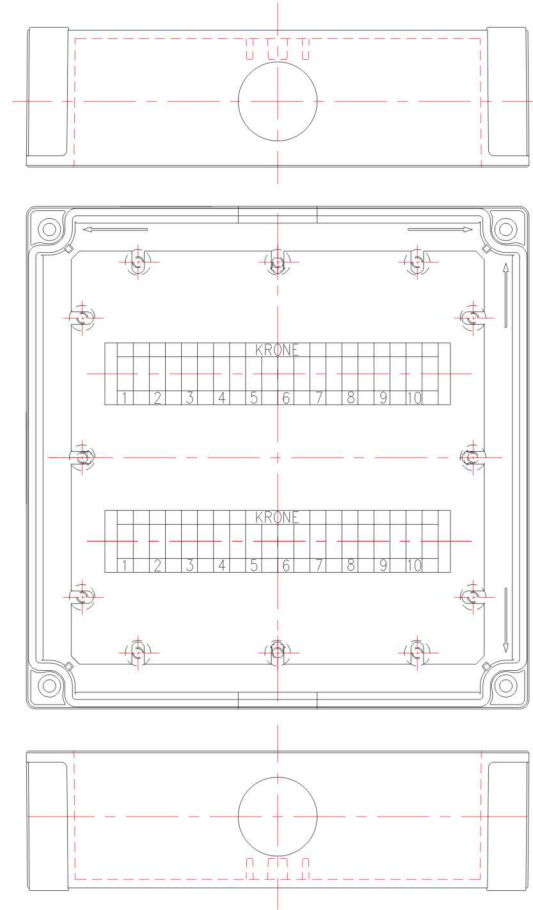

Tailor drilled push button holes (Article No. 01 17 00224)

Junction Box (Article No. 01 17 00351)

Junction Box (Article No. 01 17 00258)

CUSTOMISED SOLUTIONS DIAGRAMS

Junction Box (Article No. 01 17 00355)

Junction Box (Article No. 01 17 00362)

Junction Box (Article No. 01 17 00379)

Tailor hinged door (Article No. 01 05 00907)