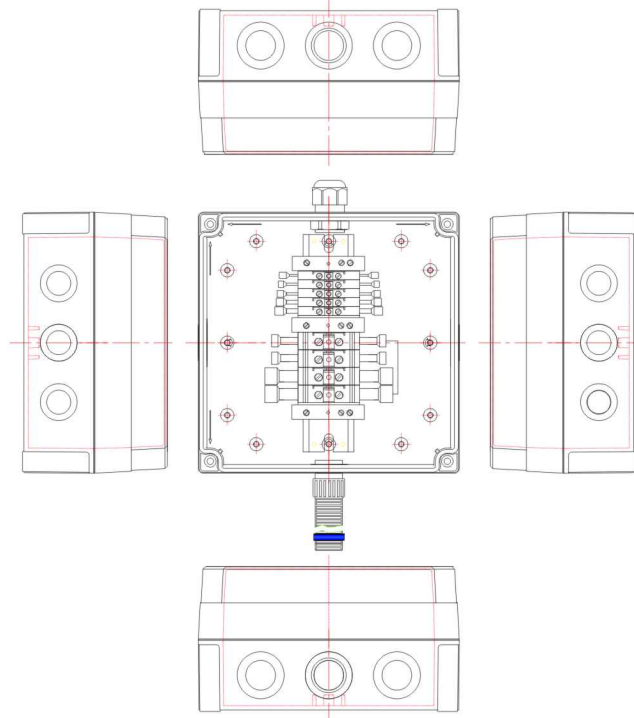

Junction Box (Article No. 01 17 00005)

Junction Box (Article No. 01 17 00012)

Junction Box (Article No. 01 17 00004)

Junction Box (Article No. 01 17 00084)

CUSTOMISED SOLUTIONS DIAGRAMS

Junction Box (Article No. 01 17 00169)

Tailor drilled push button holes (Article No. 01 17 00224)

Junction Box (Article No. 01 17 00351)

Junction Box (Article No. 01 17 00258)

CUSTOMISED SOLUTIONS DIAGRAMS

Junction Box (Article No. 01 17 00355)

Junction Box (Article No. 01 17 00362)

Junction Box (Article No. 01 17 00379)

Tailor hinged door (Article No. 01 05 00907)