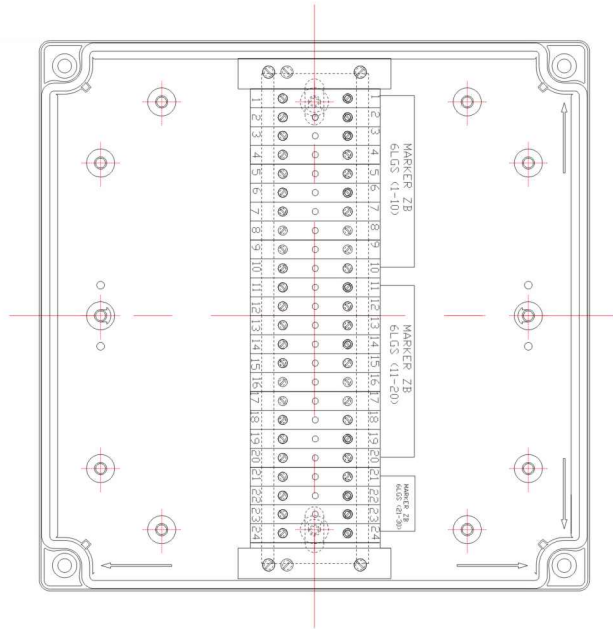

CUSTOMISED SOLUTIONS DIAGRAMS

Junction Box (Article No. 01 17 00020)

Junction Box (Article No. 01 17 00006)

Junction Box (Article No. 01 17 00011)

Junction Box (Article No. 01 17 00013)

CUSTOMISED SOLUTIONS DIAGRAMS

Junction Box (Article No. 01 17 00005)

Junction Box (Article No. 01 17 00012)

Junction Box (Article No. 01 17 00004)

Junction Box (Article No. 01 17 00084)

CUSTOMISED SOLUTIONS DIAGRAMS

Junction Box (Article No. 01 17 00169)

Tailor drilled push button holes (Article No. 01 17 00224)

Junction Box (Article No. 01 17 00351)

Junction Box (Article No. 01 17 00258)

CUSTOMISED SOLUTIONS DIAGRAMS

Junction Box (Article No. 01 17 00355)