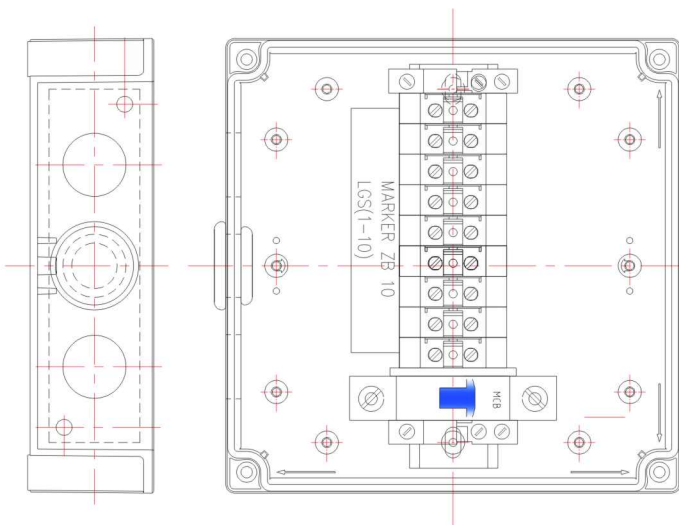

Tailor drilled push button holes (Article No. 01 17 00224)

Junction Box (Article No. 01 17 00351)

Junction Box (Article No. 01 17 00258)

CUSTOMISED SOLUTIONS DIAGRAMS

Junction Box (Article No. 01 17 00355)

Junction Box (Article No. 01 17 00362)

Junction Box (Article No. 01 17 00379)

Tailor hinged door (Article No. 01 05 00907)