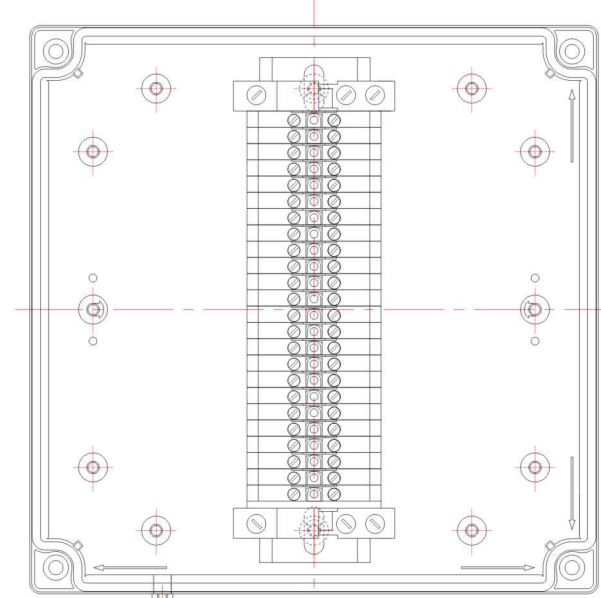

CUSTOMISED SOLUTIONS DIAGRAMS

Junction Box (Article No. 01 17 00020)

Junction Box (Article No. 01 17 00006)

Junction Box (Article No. 01 17 00011)

Junction Box (Article No. 01 17 00013)

CUSTOMISED SOLUTIONS DIAGRAMS

Junction Box (Article No. 01 17 00005)

Junction Box (Article No. 01 17 00012)

Junction Box (Article No. 01 17 00004)

Junction Box (Article No. 01 17 00084)

CUSTOMISED SOLUTIONS DIAGRAMS

Junction Box (Article No. 01 17 00169)

Tailor drilled push button holes (Article No. 01 17 00224)

Junction Box (Article No. 01 17 00351)

Junction Box (Article No. 01 17 00258)

CUSTOMISED SOLUTIONS DIAGRAMS

Junction Box (Article No. 01 17 00355)