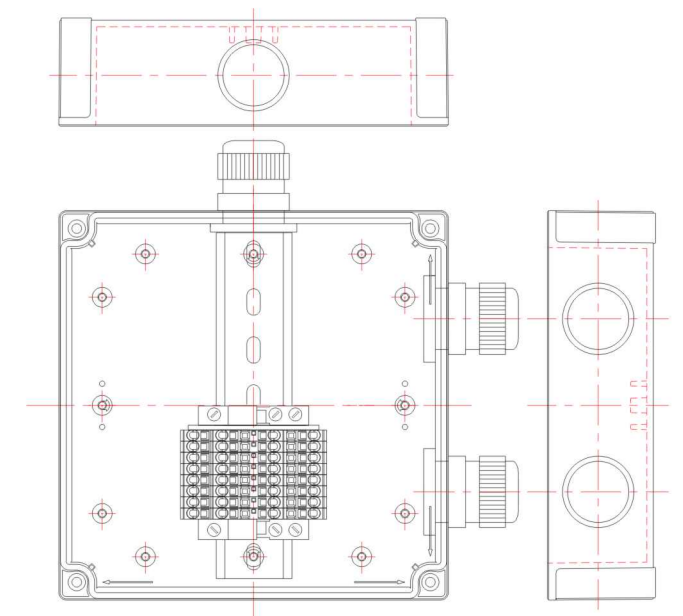

Junction Box (Article No. 01 17 00005)

Junction Box (Article No. 01 17 00012)

Junction Box (Article No. 01 17 00004)

Junction Box (Article No. 01 17 00084)

CUSTOMISED SOLUTIONS DIAGRAMS

Junction Box (Article No. 01 17 00169)

Tailor drilled push button holes (Article No. 01 17 00224)

Junction Box (Article No. 01 17 00351)

Junction Box (Article No. 01 17 00258)

CUSTOMISED SOLUTIONS DIAGRAMS

Junction Box (Article No. 01 17 00355)