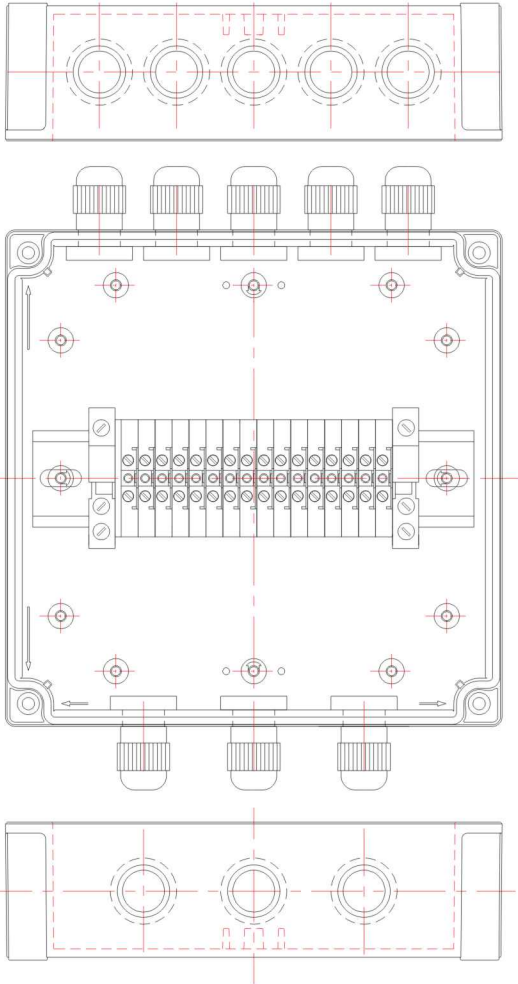

Junction Box (Article No. 01 17 00005)

Junction Box (Article No. 01 17 00012)

Junction Box (Article No. 01 17 00004)

Junction Box (Article No. 01 17 00084)

CUSTOMISED SOLUTIONS DIAGRAMS

Junction Box (Article No. 01 17 00169)

Tailor drilled push button holes (Article No. 01 17 00224)

Junction Box (Article No. 01 17 00351)

Junction Box (Article No. 01 17 00258)

CUSTOMISED SOLUTIONS DIAGRAMS

Junction Box (Article No. 01 17 00355)

Junction Box (Article No. 01 17 00362)

Junction Box (Article No. 01 17 00379)

Tailor hinged door (Article No. 01 05 00907)