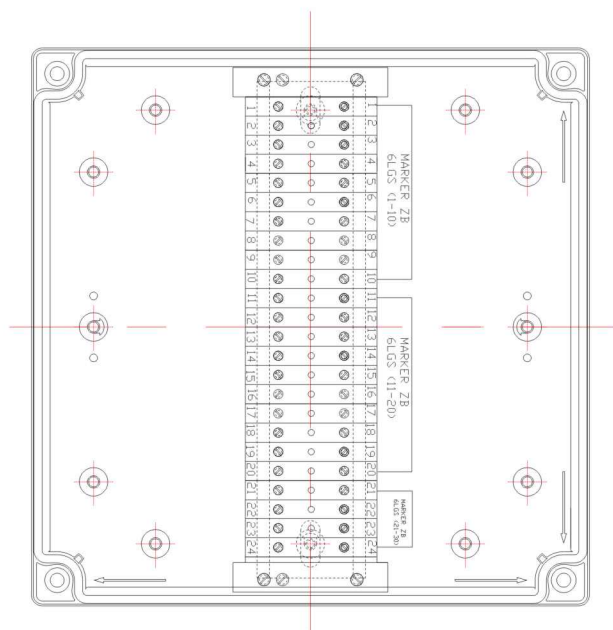

CUSTOMISED SOLUTIONS DIAGRAMS

Junction Box (Article No. 01 17 00020)

Junction Box (Article No. 01 17 00006)

Junction Box (Article No. 01 17 00011)

Junction Box (Article No. 01 17 00013)

CUSTOMISED SOLUTIONS DIAGRAMS

Junction Box (Article No. 01 17 00005)

Junction Box (Article No. 01 17 00012)

Junction Box (Article No. 01 17 00004)

Junction Box (Article No. 01 17 00084)

CUSTOMISED SOLUTIONS DIAGRAMS

Junction Box (Article No. 01 17 00169)

Tailor drilled push button holes (Article No. 01 17 00224)

Junction Box (Article No. 01 17 00351)

Junction Box (Article No. 01 17 00258)

CUSTOMISED SOLUTIONS DIAGRAMS

Junction Box (Article No. 01 17 00355)