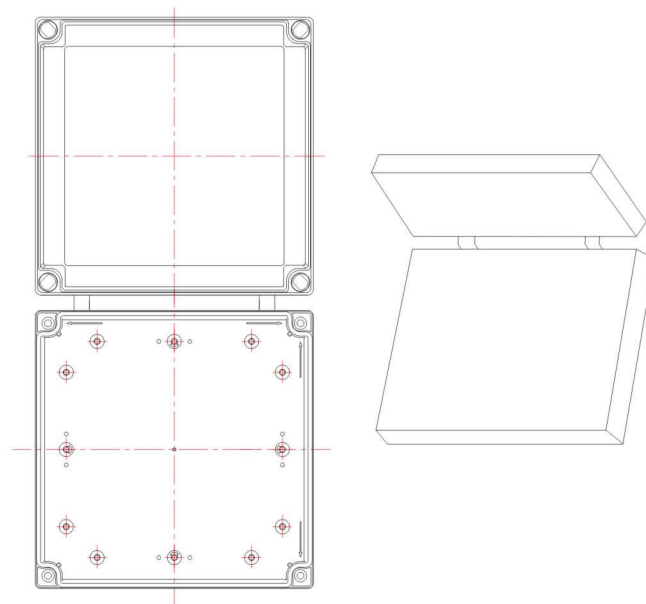

Tailor drilled push button holes (Article No. 01 17 00224)

Junction Box (Article No. 01 17 00351)

Junction Box (Article No. 01 17 00258)

CUSTOMISED SOLUTIONS DIAGRAMS

Junction Box (Article No. 01 17 00355)

Junction Box (Article No. 01 17 00362)

Junction Box (Article No. 01 17 00379)

Tailor hinged door (Article No. 01 05 00907)