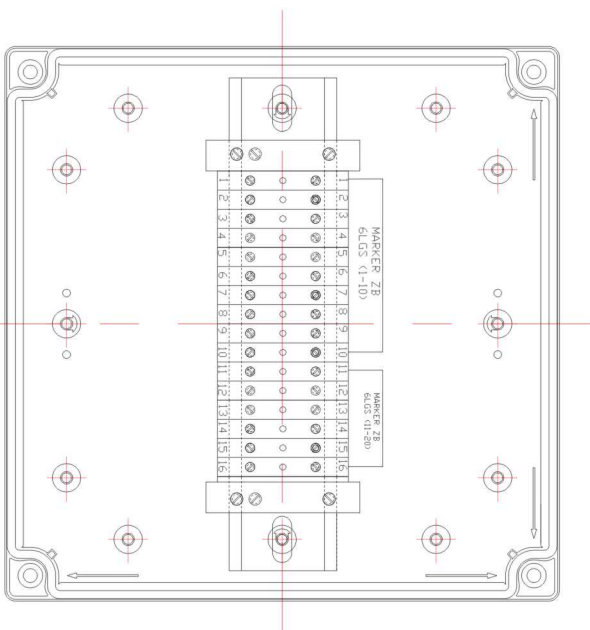

CUSTOMISED SOLUTIONS DIAGRAMS

Junction Box (Article No. 01 17 00020)

Junction Box (Article No. 01 17 00006)

Junction Box (Article No. 01 17 00011)

Junction Box (Article No. 01 17 00013)

CUSTOMISED SOLUTIONS DIAGRAMS

Junction Box (Article No. 01 17 00005)

Junction Box (Article No. 01 17 00012)

Junction Box (Article No. 01 17 00004)

Junction Box (Article No. 01 17 00084)

CUSTOMISED SOLUTIONS DIAGRAMS

Junction Box (Article No. 01 17 00169)

Tailor drilled push button holes (Article No. 01 17 00224)

Junction Box (Article No. 01 17 00351)

Junction Box (Article No. 01 17 00258)

CUSTOMISED SOLUTIONS DIAGRAMS

Junction Box (Article No. 01 17 00355)