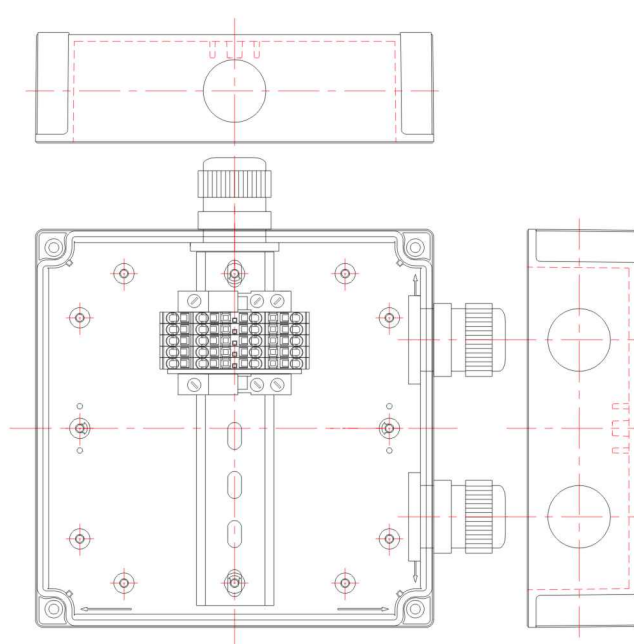

Junction Box (Article No. 01 17 00005)

Junction Box (Article No. 01 17 00012)

Junction Box (Article No. 01 17 00004)

Junction Box (Article No. 01 17 00084)

CUSTOMISED SOLUTIONS DIAGRAMS

Junction Box (Article No. 01 17 00169)

Tailor drilled push button holes (Article No. 01 17 00224)

Junction Box (Article No. 01 17 00351)

Junction Box (Article No. 01 17 00258)

CUSTOMISED SOLUTIONS DIAGRAMS

Junction Box (Article No. 01 17 00355)