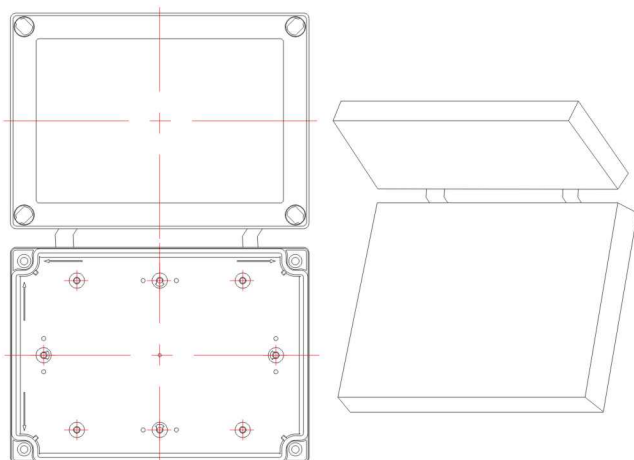

**CUSTOMISED SOLUTIONS DIAGRAMS**

**Tailor drilled cable gland holes (Article No. 01 17 00233)**

**Tailor drilled cable gland holes (Article No. 01 17 00250)**

**Tailor drilled cable gland holes (Article No. 01 17 00234)**

**Tailor drilled cable gland holes (Article No. 01 17 00249)**

**CUSTOMISED SOLUTIONS DIAGRAMS**

**Tailor hinged door  
(Article No. 01 05 00911)**

**Tailor hinged door  
(Article No. 01 05 00912)**