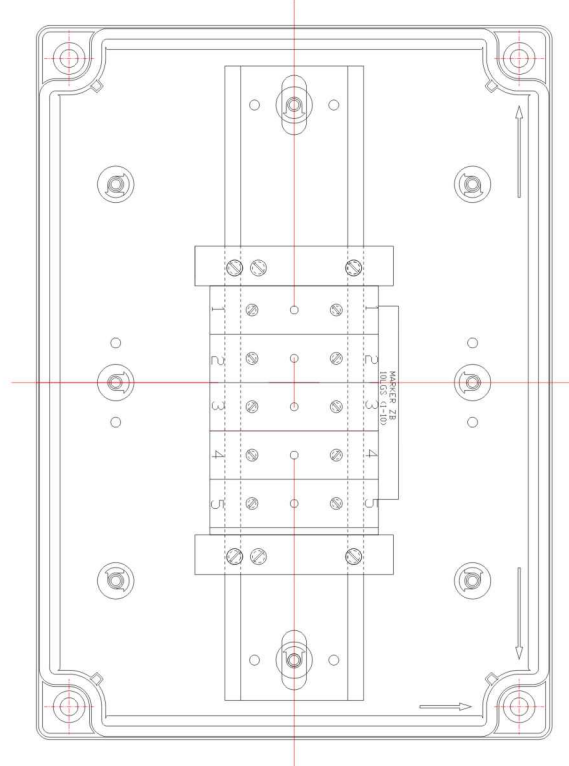

**CUSTOMISED SOLUTIONS DIAGRAMS**

**Junction Box (Article No. 01 17 00007)**

**Junction Box (Article No. 01 17 00017)**

**Junction Box (Article No. 01 17 00015)**

**Junction Box (Article No. 01 17 00016)**

**CUSTOMISED SOLUTIONS DIAGRAMS**

**Junction Box (Article No. 01 17 00014)**

**Junction Box (Article No. 01 17 00112)**

**Junction Box (Article No. 01 17 00110)**

**MCB control box (Article No. 01 17 00160)**

**CUSTOMISED SOLUTIONS DIAGRAMS**

**Junction Box (Article No. 01 17 00358)**

**Power Distribution Unit (Article No. 01 17 00035)**

**Power Distribution Unit (Article No. 01 17 00036)**

**Tailor drilled cable gland holes (Article No. 01 17 00153)**

**CUSTOMISED SOLUTIONS DIAGRAMS**

**Tailor drilled cable gland holes (Article No. 01 17 00233)**

**Tailor drilled cable gland holes (Article No. 01 17 00250)**

**Tailor drilled cable gland holes (Article No. 01 17 00234)**