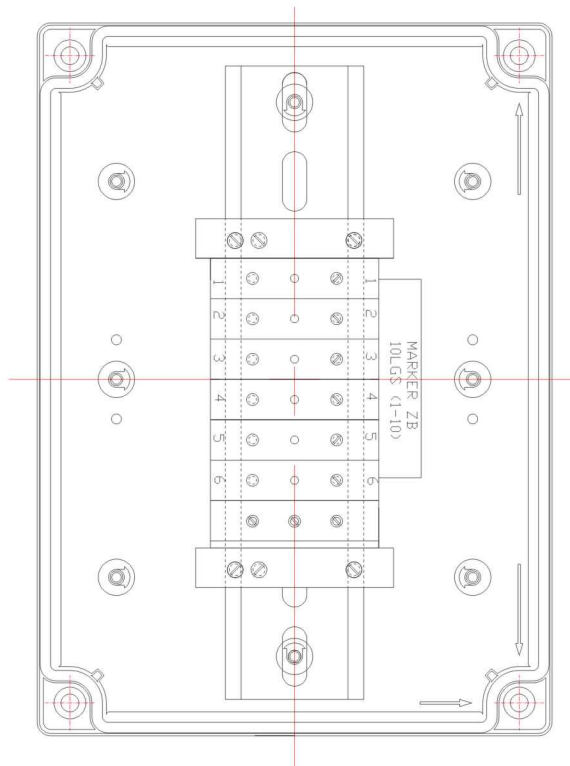

**CUSTOMISED SOLUTIONS DIAGRAMS**

**Junction Box (Article No. 01 17 00007)**

**Junction Box (Article No. 01 17 00017)**

**Junction Box (Article No. 01 17 00015)**

**Junction Box (Article No. 01 17 00016)**

**CUSTOMISED SOLUTIONS DIAGRAMS**

**Junction Box (Article No. 01 17 00014)**

**Junction Box (Article No. 01 17 00112)**

**Junction Box (Article No. 01 17 00110)**

**MCB control box (Article No. 01 17 00160)**

**CUSTOMISED SOLUTIONS DIAGRAMS**

**Junction Box (Article No. 01 17 00358)**

**Power Distribution Unit (Article No. 01 17 00035)**

**Power Distribution Unit (Article No. 01 17 00036)**

**Tailor drilled cable gland holes (Article No. 01 17 00153)**

**CUSTOMISED SOLUTIONS DIAGRAMS**

**Tailor drilled cable gland holes (Article No. 01 17 00233)**

**Tailor drilled cable gland holes (Article No. 01 17 00250)**

**Tailor drilled cable gland holes (Article No. 01 17 00234)**