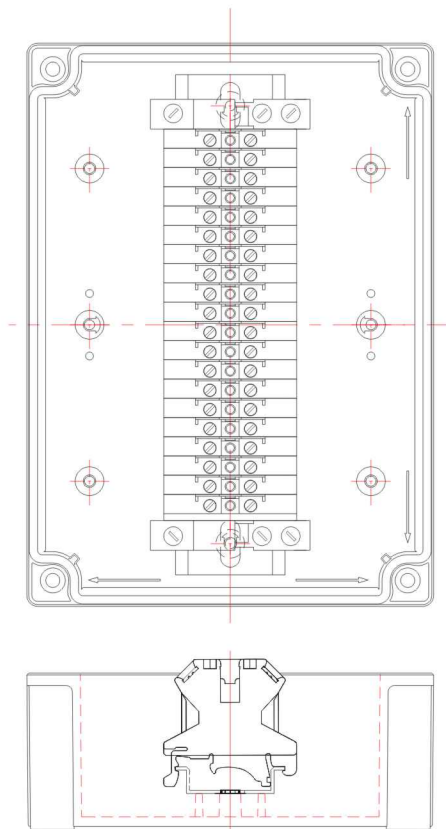

**CUSTOMISED SOLUTIONS DIAGRAMS**

**Junction Box (Article No. 01 17 00014)**

**Junction Box (Article No. 01 17 00112)**

**Junction Box (Article No. 01 17 00110)**

**MCB control box (Article No. 01 17 00160)**

**CUSTOMISED SOLUTIONS DIAGRAMS**

**Junction Box (Article No. 01 17 00358)**

**Power Distribution Unit (Article No. 01 17 00035)**

**Power Distribution Unit (Article No. 01 17 00036)**

**Tailor drilled cable gland holes (Article No. 01 17 00153)**

**CUSTOMISED SOLUTIONS DIAGRAMS**

**Tailor drilled cable gland holes (Article No. 01 17 00233)**

**Tailor drilled cable gland holes (Article No. 01 17 00250)**

**Tailor drilled cable gland holes (Article No. 01 17 00234)**

**Tailor drilled cable gland holes (Article No. 01 17 00249)**

**CUSTOMISED SOLUTIONS DIAGRAMS**

**Tailor hinged door  
(Article No. 01 05 00911)**

**Tailor hinged door  
(Article No. 01 05 00912)**