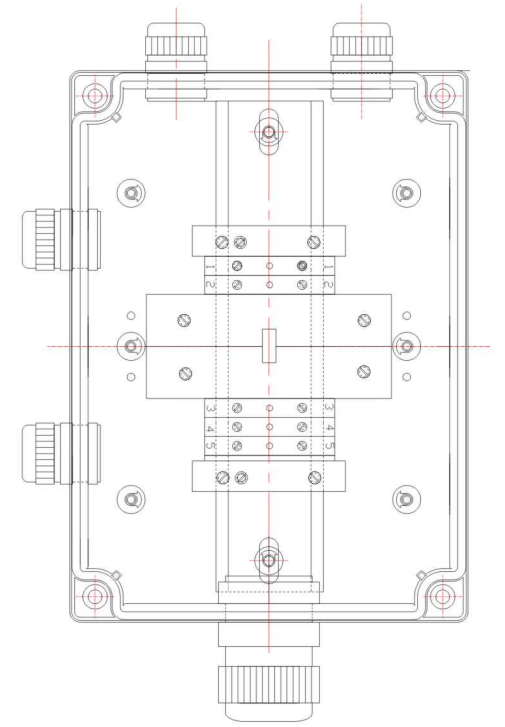

**CUSTOMISED SOLUTIONS DIAGRAMS**

**Junction Box (Article No. 01 17 00007)**

**Junction Box (Article No. 01 17 00017)**

**Junction Box (Article No. 01 17 00015)**

**Junction Box (Article No. 01 17 00016)**

**CUSTOMISED SOLUTIONS DIAGRAMS**

**Junction Box (Article No. 01 17 00014)**

**Junction Box (Article No. 01 17 00112)**

**Junction Box (Article No. 01 17 00110)**

**MCB control box (Article No. 01 17 00160)**

**CUSTOMISED SOLUTIONS DIAGRAMS**

**Junction Box (Article No. 01 17 00358)**

**Power Distribution Unit (Article No. 01 17 00035)**

**Power Distribution Unit (Article No. 01 17 00036)**

**Tailor drilled cable gland holes (Article No. 01 17 00153)**

**CUSTOMISED SOLUTIONS DIAGRAMS**

**Tailor drilled cable gland holes (Article No. 01 17 00233)**

**Tailor drilled cable gland holes (Article No. 01 17 00250)**

**Tailor drilled cable gland holes (Article No. 01 17 00234)**