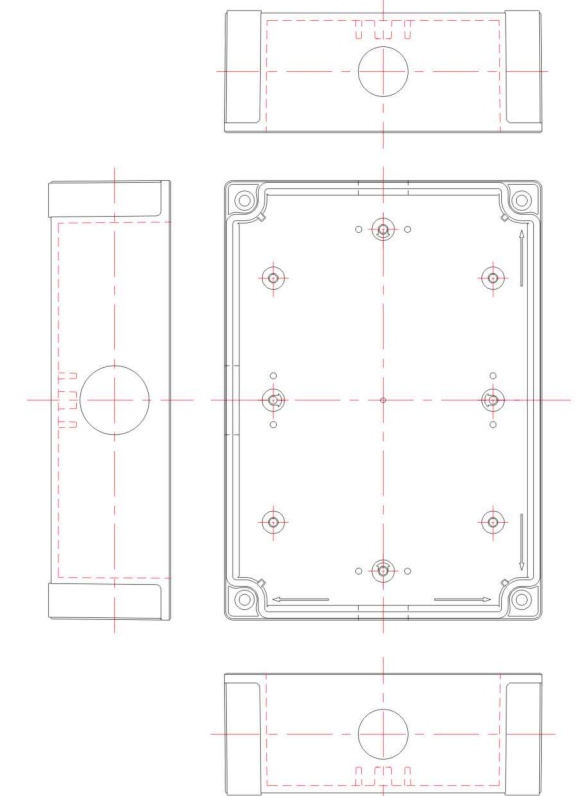

**CUSTOMISED SOLUTIONS DIAGRAMS**

**Junction Box (Article No. 01 17 00358)**

**Power Distribution Unit (Article No. 01 17 00035)**

**Power Distribution Unit (Article No. 01 17 00036)**

**Tailor drilled cable gland holes (Article No. 01 17 00153)**

**CUSTOMISED SOLUTIONS DIAGRAMS**

**Tailor drilled cable gland holes (Article No. 01 17 00233)**

**Tailor drilled cable gland holes (Article No. 01 17 00250)**

**Tailor drilled cable gland holes (Article No. 01 17 00234)**

**Tailor drilled cable gland holes (Article No. 01 17 00249)**

**CUSTOMISED SOLUTIONS DIAGRAMS**

**Tailor hinged door  
(Article No. 01 05 00911)**

**Tailor hinged door  
(Article No. 01 05 00912)**