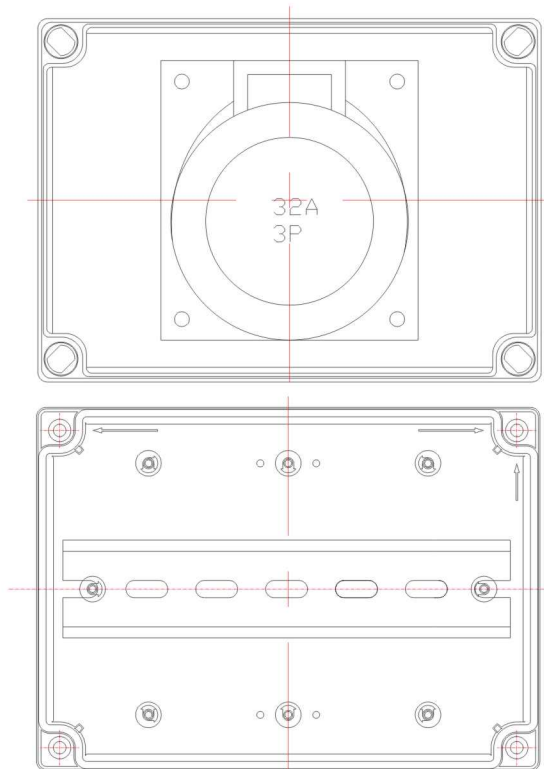

**CUSTOMISED SOLUTIONS DIAGRAMS**

**Junction Box (Article No. 01 17 00014)**

**Junction Box (Article No. 01 17 00112)**

**Junction Box (Article No. 01 17 00110)**

**MCB control box (Article No. 01 17 00160)**

**CUSTOMISED SOLUTIONS DIAGRAMS**

**Junction Box (Article No. 01 17 00358)**

**Power Distribution Unit (Article No. 01 17 00035)**

**Power Distribution Unit (Article No. 01 17 00036)**

**Tailor drilled cable gland holes (Article No. 01 17 00153)**

**CUSTOMISED SOLUTIONS DIAGRAMS**

**Tailor drilled cable gland holes (Article No. 01 17 00233)**

**Tailor drilled cable gland holes (Article No. 01 17 00250)**

**Tailor drilled cable gland holes (Article No. 01 17 00234)**