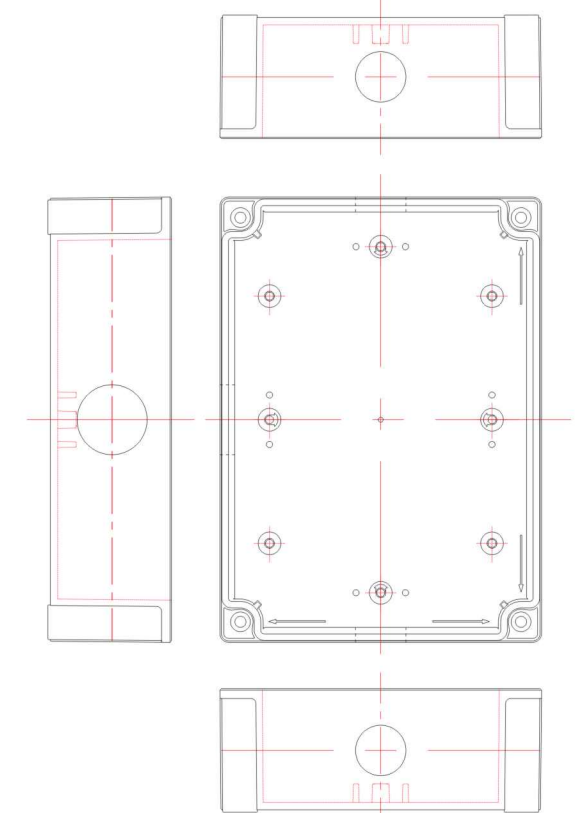

**CUSTOMISED SOLUTIONS DIAGRAMS**

**Junction Box (Article No. 01 17 00358)**

**Power Distribution Unit (Article No. 01 17 00035)**

**Power Distribution Unit (Article No. 01 17 00036)**

**Tailor drilled cable gland holes (Article No. 01 17 00153)**

**CUSTOMISED SOLUTIONS DIAGRAMS**

**Tailor drilled cable gland holes (Article No. 01 17 00233)**

**Tailor drilled cable gland holes (Article No. 01 17 00250)**

**Tailor drilled cable gland holes (Article No. 01 17 00234)**

**Tailor drilled cable gland holes (Article No. 01 17 00249)**

**CUSTOMISED SOLUTIONS DIAGRAMS**

**Tailor hinged door  
(Article No. 01 05 00911)**

**Tailor hinged door  
(Article No. 01 05 00912)**