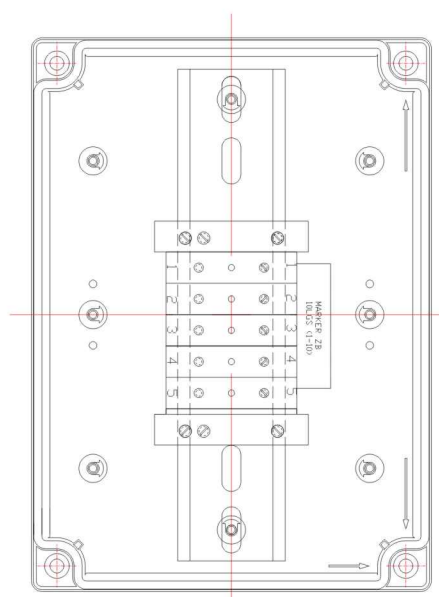

**CUSTOMISED SOLUTIONS DIAGRAMS**

**Junction Box (Article No. 01 17 00007)**

**Junction Box (Article No. 01 17 00017)**

**Junction Box (Article No. 01 17 00015)**

**Junction Box (Article No. 01 17 00016)**

**CUSTOMISED SOLUTIONS DIAGRAMS**

**Junction Box (Article No. 01 17 00014)**

**Junction Box (Article No. 01 17 00112)**

**Junction Box (Article No. 01 17 00110)**

**MCB control box (Article No. 01 17 00160)**

**CUSTOMISED SOLUTIONS DIAGRAMS**

**Junction Box (Article No. 01 17 00358)**

**Power Distribution Unit (Article No. 01 17 00035)**

**Power Distribution Unit (Article No. 01 17 00036)**

**Tailor drilled cable gland holes (Article No. 01 17 00153)**

**CUSTOMISED SOLUTIONS DIAGRAMS**

**Tailor drilled cable gland holes (Article No. 01 17 00233)**

**Tailor drilled cable gland holes (Article No. 01 17 00250)**

**Tailor drilled cable gland holes (Article No. 01 17 00234)**