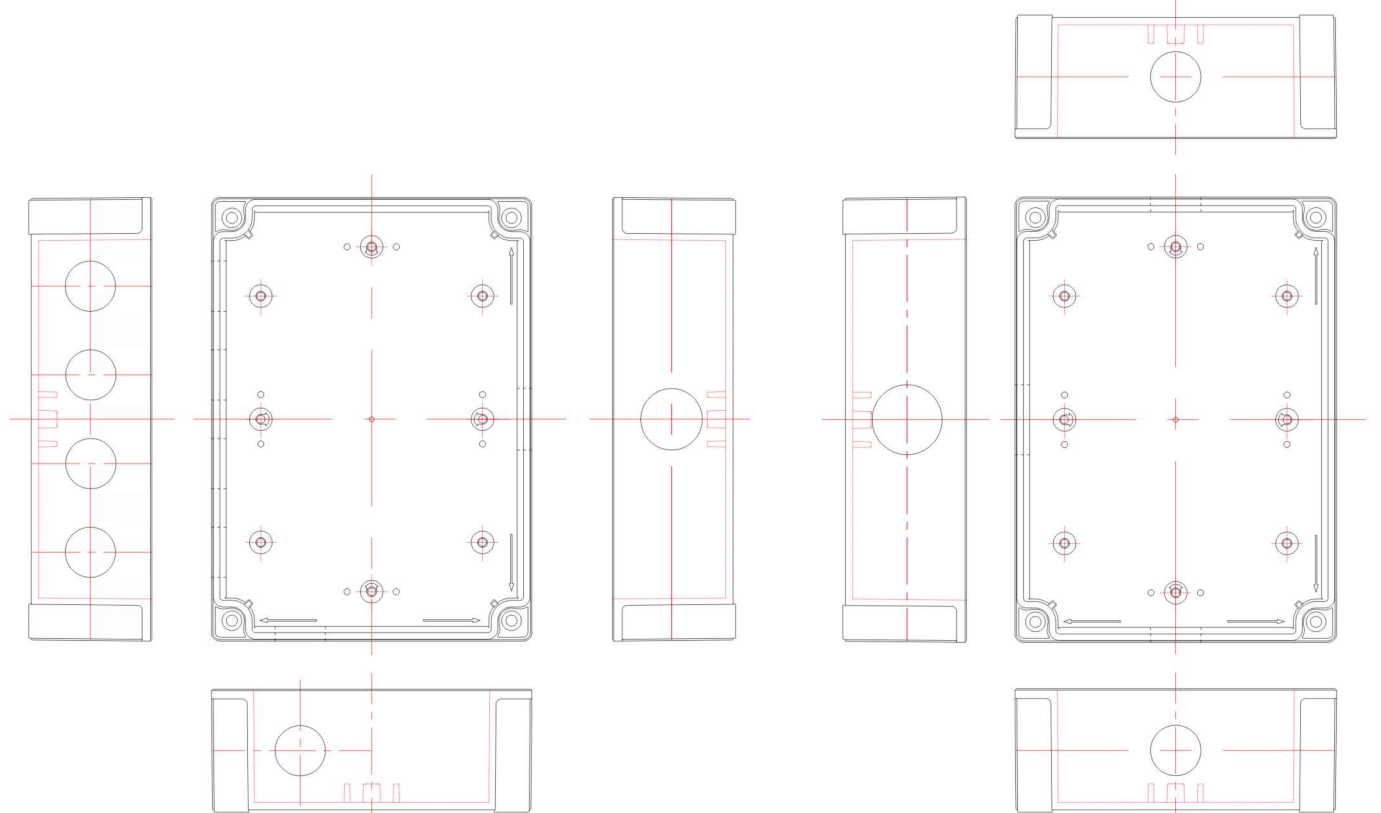

**CUSTOMISED SOLUTIONS DIAGRAMS**

**Tailor drilled cable gland holes (Article No. 01 17 00233)**

**Tailor drilled cable gland holes (Article No. 01 17 00250)**

**Tailor drilled cable gland holes (Article No. 01 17 00234)**