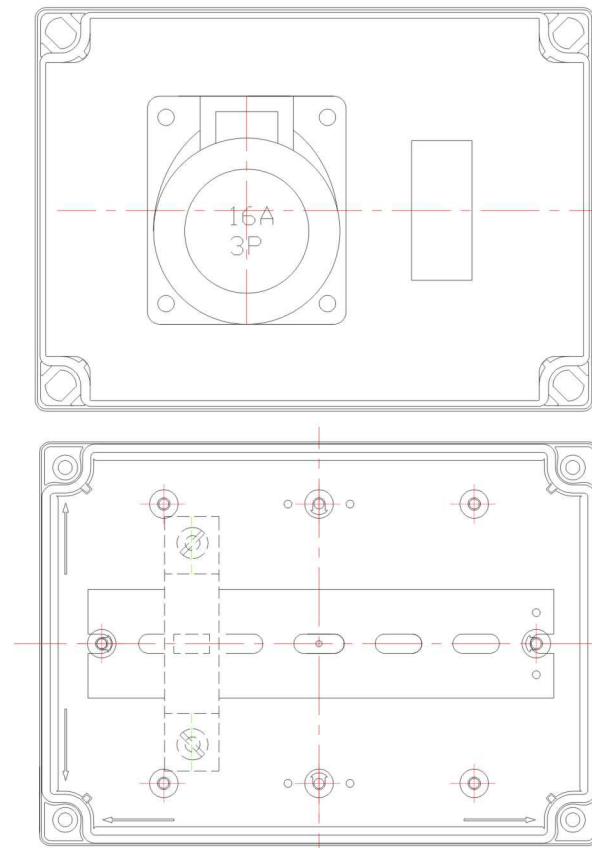

**CUSTOMISED SOLUTIONS DIAGRAMS**

**Junction Box (Article No. 01 17 00014)**

**Junction Box (Article No. 01 17 00112)**

**Junction Box (Article No. 01 17 00110)**

**MCB control box (Article No. 01 17 00160)**

**CUSTOMISED SOLUTIONS DIAGRAMS**

**Junction Box (Article No. 01 17 00358)**

**Power Distribution Unit (Article No. 01 17 00035)**

**Power Distribution Unit (Article No. 01 17 00036)**

**Tailor drilled cable gland holes (Article No. 01 17 00153)**

**CUSTOMISED SOLUTIONS DIAGRAMS**

**Tailor drilled cable gland holes (Article No. 01 17 00233)**

**Tailor drilled cable gland holes (Article No. 01 17 00250)**

**Tailor drilled cable gland holes (Article No. 01 17 00234)**

**Tailor drilled cable gland holes (Article No. 01 17 00249)**

**CUSTOMISED SOLUTIONS DIAGRAMS**

**Tailor hinged door  
(Article No. 01 05 00911)**

**Tailor hinged door  
(Article No. 01 05 00912)**