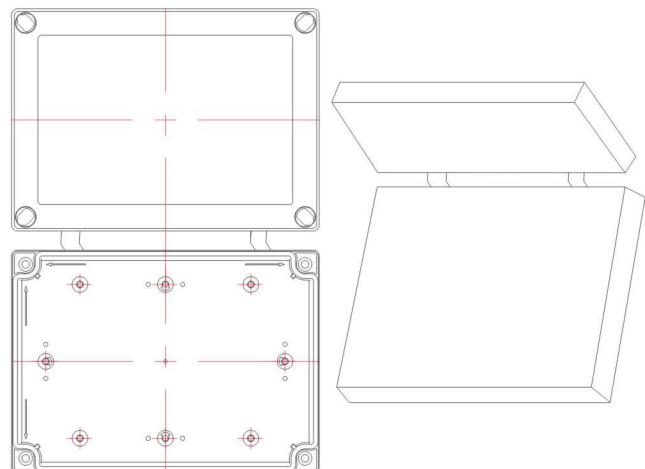

**CUSTOMISED SOLUTIONS DIAGRAMS**

**Tailor drilled cable gland holes (Article No. 01 17 00233)**

**Tailor drilled cable gland holes (Article No. 01 17 00250)**

**Tailor drilled cable gland holes (Article No. 01 17 00234)**

**Tailor drilled cable gland holes (Article No. 01 17 00249)**

**CUSTOMISED SOLUTIONS DIAGRAMS**

**Tailor hinged door  
(Article No. 01 05 00911)**

**Tailor hinged door  
(Article No. 01 05 00912)**