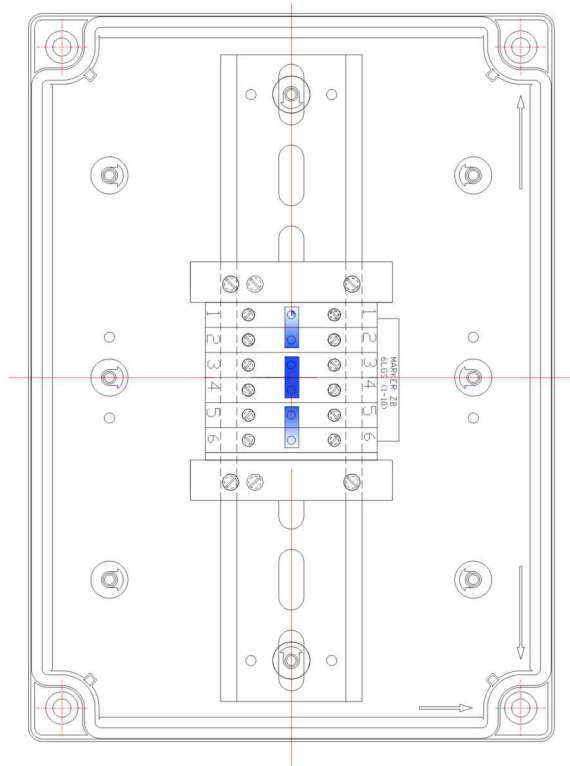

**CUSTOMISED SOLUTIONS DIAGRAMS**

**Junction Box (Article No. 01 17 00007)**

**Junction Box (Article No. 01 17 00017)**

**Junction Box (Article No. 01 17 00015)**

**Junction Box (Article No. 01 17 00016)**

**CUSTOMISED SOLUTIONS DIAGRAMS**

**Junction Box (Article No. 01 17 00014)**

**Junction Box (Article No. 01 17 00112)**

**Junction Box (Article No. 01 17 00110)**

**MCB control box (Article No. 01 17 00160)**

**CUSTOMISED SOLUTIONS DIAGRAMS**

**Junction Box (Article No. 01 17 00358)**

**Power Distribution Unit (Article No. 01 17 00035)**

**Power Distribution Unit (Article No. 01 17 00036)**

**Tailor drilled cable gland holes (Article No. 01 17 00153)**

**CUSTOMISED SOLUTIONS DIAGRAMS**

**Tailor drilled cable gland holes (Article No. 01 17 00233)**

**Tailor drilled cable gland holes (Article No. 01 17 00250)**

**Tailor drilled cable gland holes (Article No. 01 17 00234)**