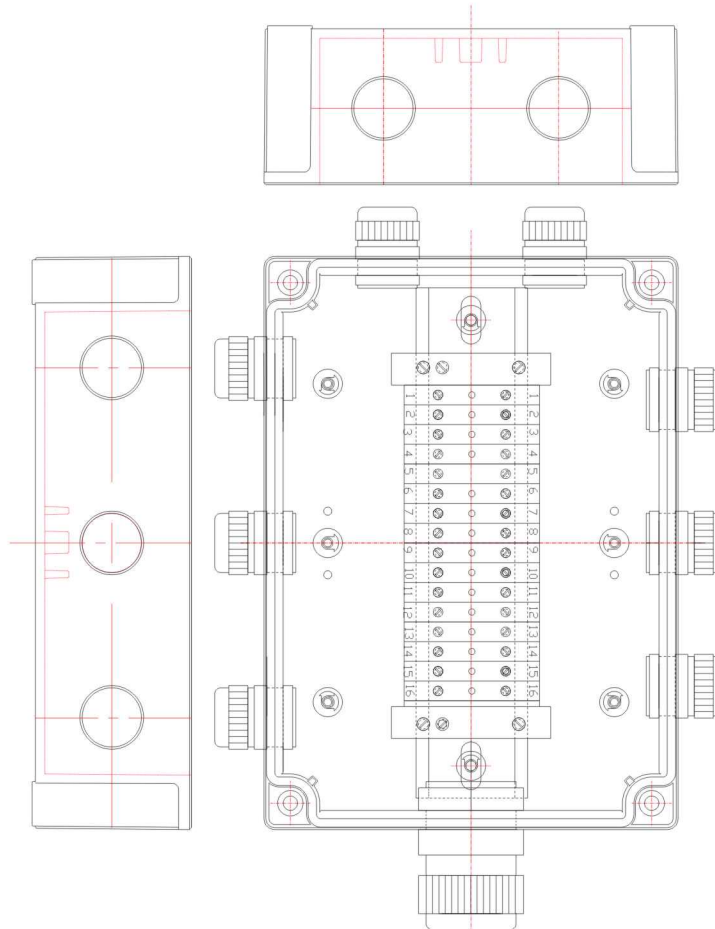

**CUSTOMISED SOLUTIONS DIAGRAMS**

**Junction Box (Article No. 01 17 00007)**

**Junction Box (Article No. 01 17 00017)**

**Junction Box (Article No. 01 17 00015)**

**Junction Box (Article No. 01 17 00016)**

**CUSTOMISED SOLUTIONS DIAGRAMS**

**Junction Box (Article No. 01 17 00014)**

**Junction Box (Article No. 01 17 00112)**

**Junction Box (Article No. 01 17 00110)**

**MCB control box (Article No. 01 17 00160)**

**CUSTOMISED SOLUTIONS DIAGRAMS**

**Junction Box (Article No. 01 17 00358)**

**Power Distribution Unit (Article No. 01 17 00035)**

**Power Distribution Unit (Article No. 01 17 00036)**

**Tailor drilled cable gland holes (Article No. 01 17 00153)**

**CUSTOMISED SOLUTIONS DIAGRAMS**

**Tailor drilled cable gland holes (Article No. 01 17 00233)**

**Tailor drilled cable gland holes (Article No. 01 17 00250)**

**Tailor drilled cable gland holes (Article No. 01 17 00234)**