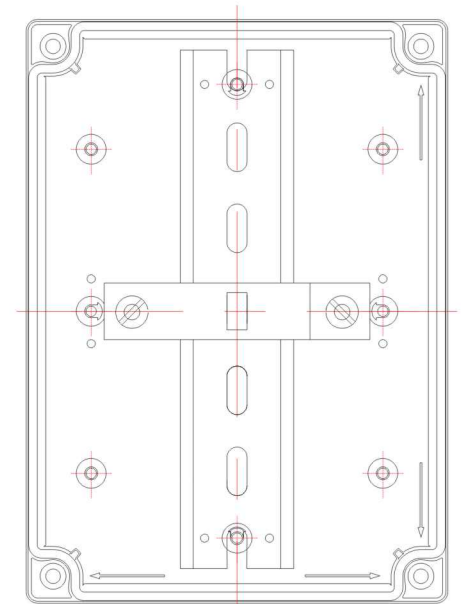

**CUSTOMISED SOLUTIONS DIAGRAMS**

**Junction Box (Article No. 01 17 00014)**

**Junction Box (Article No. 01 17 00112)**

**Junction Box (Article No. 01 17 00110)**

**MCB control box (Article No. 01 17 00160)**

**CUSTOMISED SOLUTIONS DIAGRAMS**

**Junction Box (Article No. 01 17 00358)**

**Power Distribution Unit (Article No. 01 17 00035)**

**Power Distribution Unit (Article No. 01 17 00036)**

**Tailor drilled cable gland holes (Article No. 01 17 00153)**

**CUSTOMISED SOLUTIONS DIAGRAMS**

**Tailor drilled cable gland holes (Article No. 01 17 00233)**

**Tailor drilled cable gland holes (Article No. 01 17 00250)**

**Tailor drilled cable gland holes (Article No. 01 17 00234)**