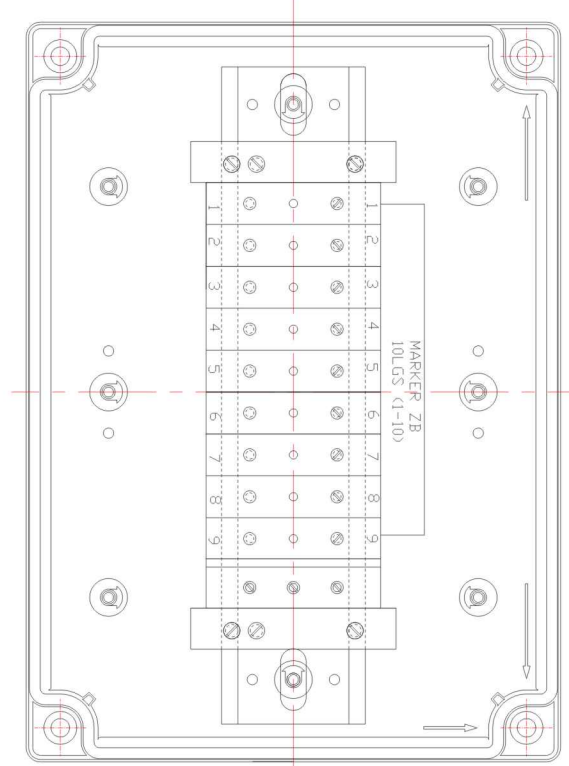

**CUSTOMISED SOLUTIONS DIAGRAMS**

**Junction Box (Article No. 01 17 00007)**

**Junction Box (Article No. 01 17 00017)**

**Junction Box (Article No. 01 17 00015)**

**Junction Box (Article No. 01 17 00016)**

**CUSTOMISED SOLUTIONS DIAGRAMS**

**Junction Box (Article No. 01 17 00014)**

**Junction Box (Article No. 01 17 00112)**

**Junction Box (Article No. 01 17 00110)**

**MCB control box (Article No. 01 17 00160)**

**CUSTOMISED SOLUTIONS DIAGRAMS**

**Junction Box (Article No. 01 17 00358)**

**Power Distribution Unit (Article No. 01 17 00035)**

**Power Distribution Unit (Article No. 01 17 00036)**

**Tailor drilled cable gland holes (Article No. 01 17 00153)**

**CUSTOMISED SOLUTIONS DIAGRAMS**

**Tailor drilled cable gland holes (Article No. 01 17 00233)**

**Tailor drilled cable gland holes (Article No. 01 17 00250)**

**Tailor drilled cable gland holes (Article No. 01 17 00234)**