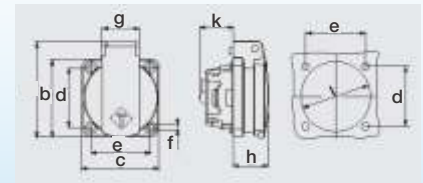

Schuko socket

Color Current Voltage Clamp Screw

Description ⚠ IP 54 Schuko socket without protective block, German standard

Gray	16	230	TTS-B115-2
Blue	16	230	TTS-B125-2
Black	16	230	TTS-B135-2
Red	16	230	TTS-B145-2

With hinged lid, 3 plug-in terminals or 3 screw terminals as connecting terminals, conductor cross-sectional area of 1.5-2.5 mm², 4 mounting holes in flange

Parameter

Current(A)		16
Dimension(mm)	a	61
	b	50
	c	50
	d	38
	e	38
	f	4.5
	g	24.2
	h	23
	k	21.7
	l	∅ 44.5

Schuko Plug

Current Voltage Model No.

Description ⚠ IP 44 CEE/IEC Schuko Plug

16	230	TTS-A114
----	-----	----------

Parameter

Current (A)		16
Pole (P)		2
Dimension (mm)	a	105
	b	42
	c	19
	d	41
	e	105