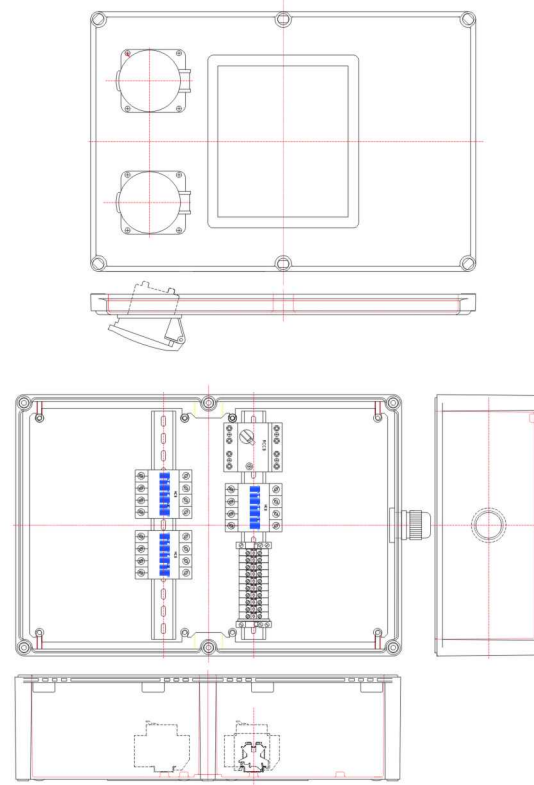

**CUSTOMISED SOLUTIONS DIAGRAMS**

**Junction Box (Article No. 01 17 00025)**

**Junction Box (Article No. 0 11 700026)**

**Power Distribution Unit (Article No. 01 17 00145)**

**Power Distribution Unit (Article No. 01 17 00370)**

**CUSTOMISED SOLUTIONS DIAGRAMS**

**Power Distribution Unit (Article No. 01 17 00372)**

**Power Distribution Unit (Article No. 01 17 00374)**

**Junction Box (Article No. 01 17 00510)**