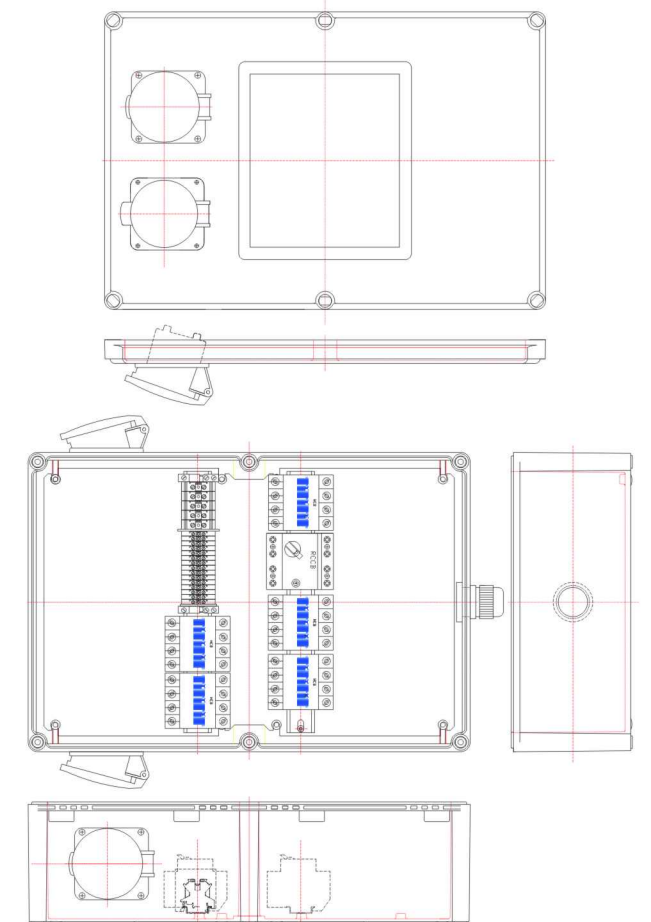

**CUSTOMISED SOLUTIONS DIAGRAMS**

**Junction Box (Article No. 01 17 00025)**

**Junction Box (Article No. 0 11 700026)**

**Power Distribution Unit (Article No. 01 17 00145)**

**Power Distribution Unit (Article No. 01 17 00370)**

**CUSTOMISED SOLUTIONS DIAGRAMS**

**Power Distribution Unit (Article No. 01 17 00372)**

**Power Distribution Unit (Article No. 01 17 00374)**

**Junction Box (Article No. 01 17 00510)**