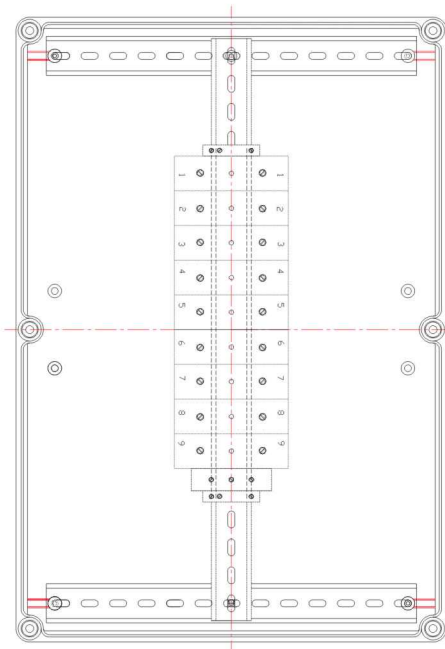

**CUSTOMISED SOLUTIONS DIAGRAMS**

**Junction Box (Article No. 01 17 00025)**

**Junction Box (Article No. 0 11 700026)**

**Power Distribution Unit (Article No. 01 17 00145)**

**Power Distribution Unit (Article No. 01 17 00370)**

**CUSTOMISED SOLUTIONS DIAGRAMS**

**Power Distribution Unit (Article No. 01 17 00372)**

**Power Distribution Unit (Article No. 01 17 00374)**

**Junction Box (Article No. 01 17 00510)**