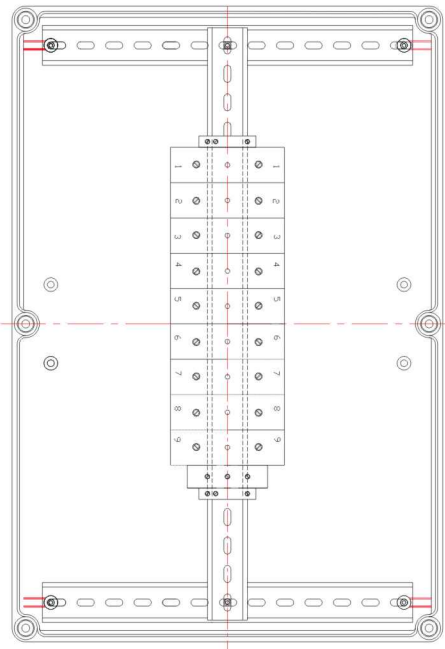

**CUSTOMISED SOLUTIONS DIAGRAMS**

**Junction Box (Article No. 01 17 00025)**

**Junction Box (Article No. 0 11 700026)**

**Power Distribution Unit (Article No. 01 17 00145)**

**Power Distribution Unit (Article No. 01 17 00370)**

**CUSTOMISED SOLUTIONS DIAGRAMS**

**Power Distribution Unit (Article No. 01 17 00372)**

**Power Distribution Unit (Article No. 01 17 00374)**

**Junction Box (Article No. 01 17 00510)**