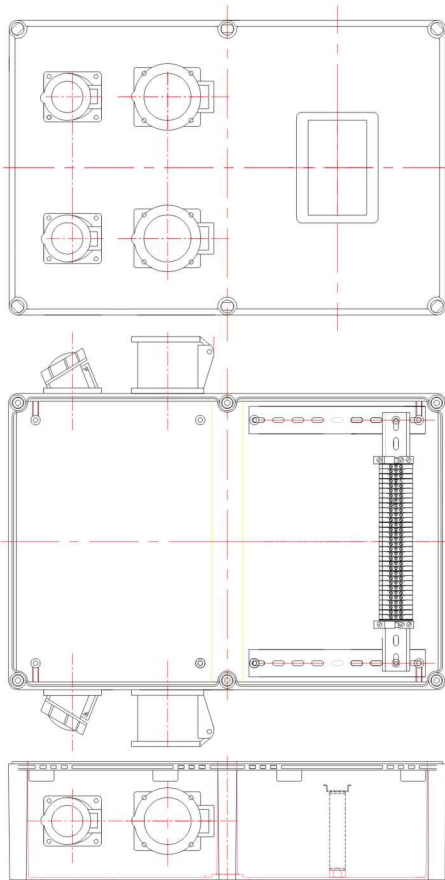

**CUSTOMISED SOLUTIONS DIAGRAMS**

**Junction Box (Article No. 01 17 00025)**

**Junction Box (Article No. 0 11 700026)**

**Power Distribution Unit (Article No. 01 17 00145)**

**Power Distribution Unit (Article No. 01 17 00370)**

**CUSTOMISED SOLUTIONS DIAGRAMS**

**Power Distribution Unit (Article No. 01 17 00372)**

**Power Distribution Unit (Article No. 01 17 00374)**

**Junction Box (Article No. 01 17 00510)**