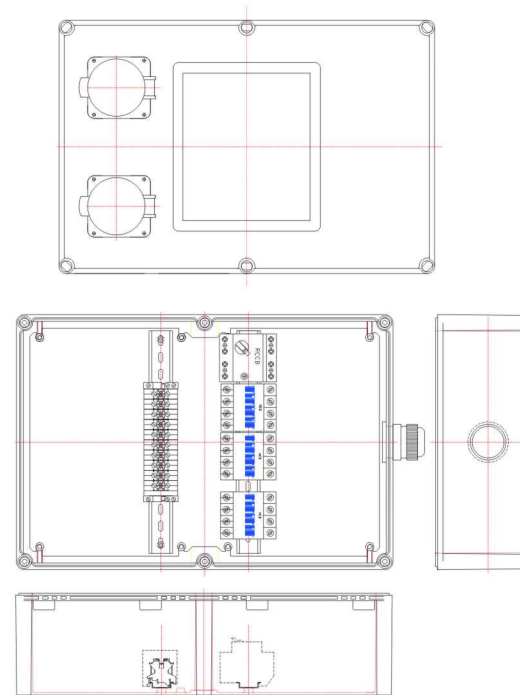

**CUSTOMISED SOLUTIONS DIAGRAMS**

**Junction Box (Article No. 01 17 00025)**

**Junction Box (Article No. 0 11 700026)**

**Power Distribution Unit (Article No. 01 17 00145)**

**Power Distribution Unit (Article No. 01 17 00370)**

**CUSTOMISED SOLUTIONS DIAGRAMS**

**Power Distribution Unit (Article No. 01 17 00372)**

**Power Distribution Unit (Article No. 01 17 00374)**

**Junction Box (Article No. 01 17 00510)**